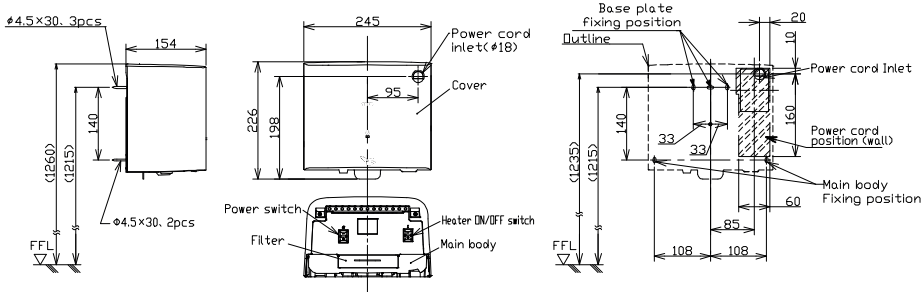

Specifications

Size : 245W x 134D x 226H mm

Power Consumption : Heater On : 620~690W
Heater Off : 375~440W

Power Supply : AC220 ~ 240V

Drying Time : 5 ~ 9 sec

Weight : 3.0kg

Noise Level : 56dB

Material : Aluminium

TYC322M

() Recommended Dimension

Parts Description

- TYC322M
High Speed Hand Dryer

Colors

Metallic Silver

Please consult a TOTO representative for details