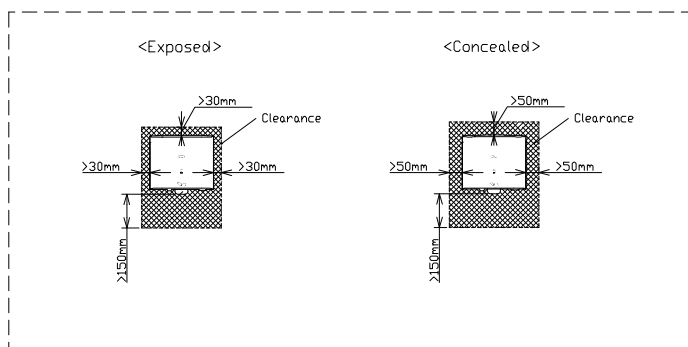

Specifications

Size : 245W x 134D x 226H mm

Power Consumption : Heater On : 620~690W
Heater Off : 375~440W

Power Supply : AC220 ~ 240V

Drying Time : 5 ~ 9 sec

Weight : 3.0kg

Noise Level : 56dB

Material : Aluminium

TYC322M